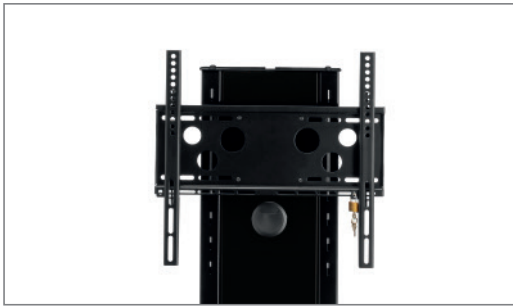

Info-Tower Single B mobile stand system

Item no.: 2331

The Info-Tower Single B is a mobile stand system for a screen with a size between 32 and 55" / 81 - 140 cm.

The black high-gloss surface is the highlight that can be easily implemented in any environment.

The stable castors are concealed in the base of the Info-Tower and, if necessary, enable the entire stand system to be moved easily.

The column cover on the back is removable and allows easy access to the cabling, which finds enough space inside the column.

The VESA universal mount is already included and can be used up to VESA 400 x 400 mm max.. The VESA mount is also optionally lockable.

The TV mount can be securely hung in 8 different heights and also has a safety catch.

The maximum load of the stand system is 80 kg.

Thanks to a wide range of optional additional items, the system can also be easily adapted to special, individual requirements.

universal mount with VESA 400 x 400 mm, max.